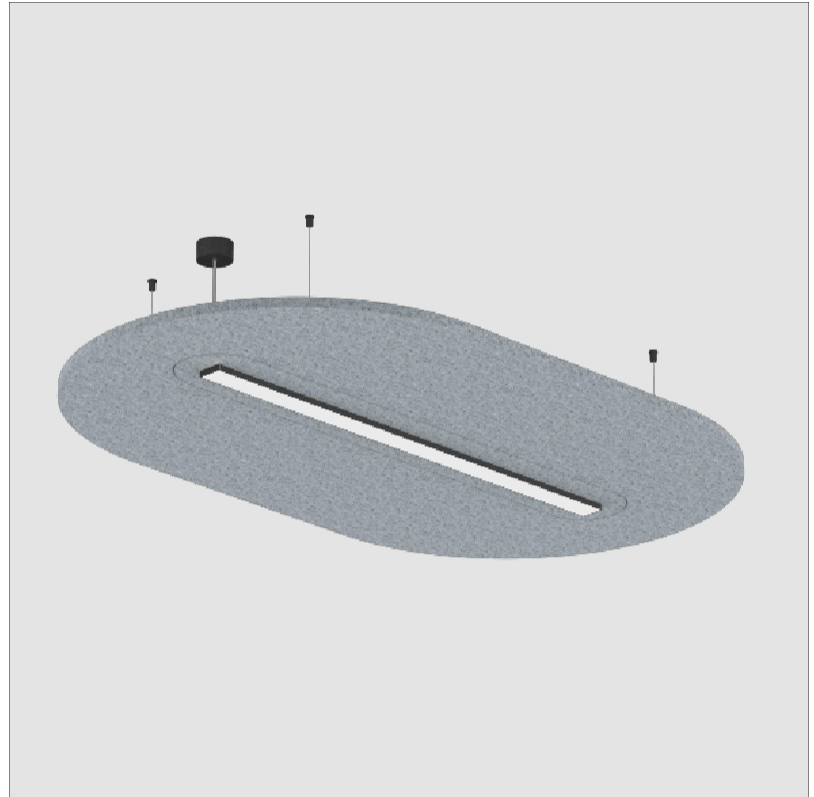

Holder Finish: [SSR / BKV / CWI / CRY / HAB / LAG / UFT / ITA / RUA / RUR / MIC / FTG / MYG / TWT / LOD / PUS / FRO / FUP / KIA / POP / BLS / SPG / MEY / GOH / GUM / CHC / COM / ABZ / JAG](#)

Accent Finish: [OPL / MPM / CMP / BKR / WHR / GCL / WWR / WWL / WDA](#)
Acoustic Finish: [SFW / CYW / SEE / SYN / MTS / PMB / TTN / CYB / STO / DPE / BES / SHB / ARE / ANE / VRD / CRF](#)

Fixture Material: [Acoustic / Aluminum / PMMA](#)

Primary Material: [Acoustic](#)

Cable Details: [2000mm/78 3/4" or 6000mm/236 1/4" Cable, - Transparent](#)

ELECTRICAL

Lamp Type: LED
Input Wattage (W): 47.3
Total Output Wattage (W): 42.7
Dimming: [Non-dimming / DALI Dimming / MATTER Dimming](#)
Driver Included: No
Driver Location: Remote
Driver Class: Class 2
Input Voltage (V): 120 - 277
Upon Request: [0 - 10V Dimming / Phase Dimming](#)

LED

Color Temperature (°K): [2700 / 3000 / 3500 / 4000](#)
Max. Delivered Lumen (lm): Max 6567
Nominal Lumen (lm): Max 7840
CRI: >90 CRI
Lamp Life (hrs): 50000

OPTICAL

RATINGS AND CERTIFICATIONS

Certified By: Certified for North American Standards

© 2026, T 1800-388-3382, F 416-247-9319, www.zaneen.com

Available for International specifications by adding 'INT' at the end of the existing Model #. For assistance on 'custom' specifications, contact zteam@zaneen.com. In a constant effort to supply the best product, we reserve the right to change specifications or materials without notice. The most recent specification sheets are found at zaneen.com