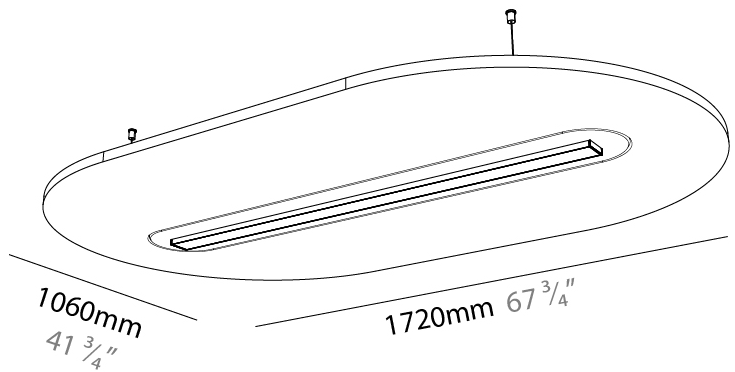

Holder Finish: [SSR / BKV / CWI / CRY / HAB / LAG / UFT / ITA / RUA / RUR / MIC / FTG / MYG / TWT / LOD / PUS / FRO / FUP / KIA / POP / BLS / SPG / MEY / GOH / GUM / CHC / COM / ABZ / JAG](#)

Accent Finish: [OPL / MPM / CMP / BKR / WHR / GCL / WWR / WWL / WDA](#)
Acoustic Finish: [SFW / CYW / SEE / SYN / MTS / PMB / TTN / CYB / STO / DPE / BES / SHB / ARE / ANE / VRD / CRF](#)

Fixture Material: [Acoustic / Aluminum / PMMA](#)

Primary Material: [Acoustic](#)

Cable Details: [2000mm/78 3/4" or 6000mm/236 1/4" Cable, - Transparent](#)

ELECTRICAL

Lamp Type: LED
Input Wattage (W): 47.3
Total Output Wattage (W): 42.7
Dimming: [Non-dimming / DALI Dimming / MATTER Dimming](#)
Driver Included: No
Driver Location: Remote
Driver Class: Class 2
Input Voltage (V): 120 - 277
Upon Request: [0 - 10V Dimming / Phase Dimming](#)

LED

Color Temperature (°K): [2700 / 3000 / 3500 / 4000](#)
Max. Delivered Lumen (lm): Max 6567
Nominal Lumen (lm): Max 7840
CRI: >90 CRI
Lamp Life (hrs): 50000

OPTICAL

RATINGS AND CERTIFICATIONS

Certified By: Certified for North American Standards

© 2026, T 1800-388-3382, F 416-247-9319, www.zaneen.com

Available for International specifications by adding 'INT' at the end of the existing Model #. For assistance on 'custom' specifications, contact zteam@zaneen.com. In a constant effort to supply the best product, we reserve the right to change specifications or materials without notice. The most recent specification sheets are found at zaneen.com